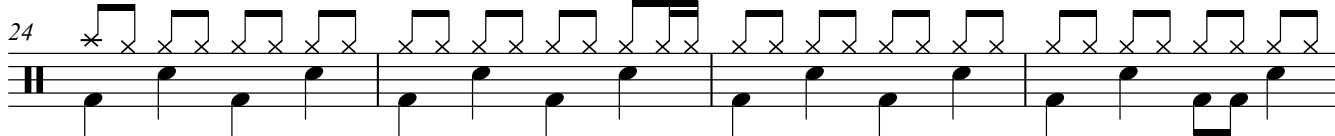

VERSE 1 (Hi hat)