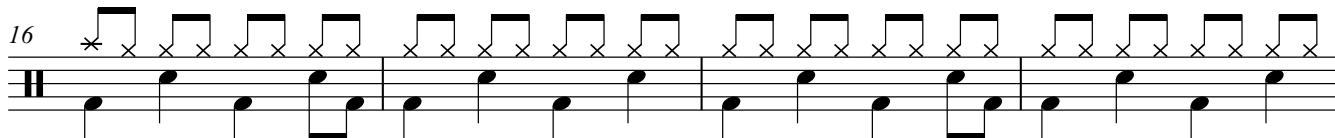

LIVIN ON A PRAYER

FROM THE ALBUM
SLIPPERY WHEN WET

BON JOVI

TEMPO : 120 BPM

Song Fades in.

(1st 7 bars = synth rhythm...)

Bell of cymbal or small bell like tone.

INTRO (Hi hat)