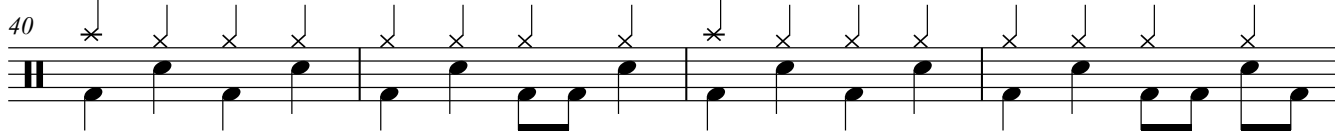

PRE CHORUS (Hi hat)