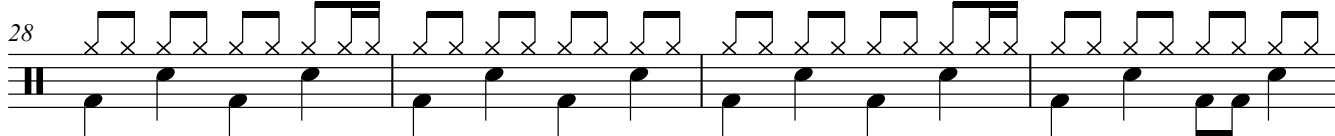

VERSE 1 (Hi hat)