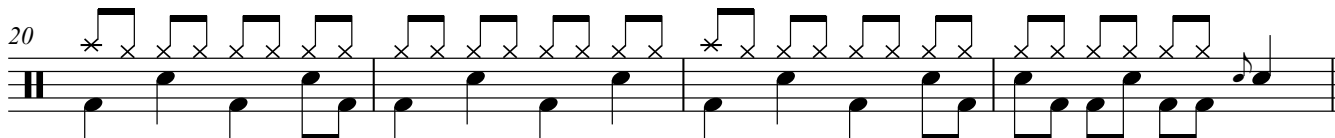

LIVIN ON A PRAYER

FROM THE ALBUM
SLIPPERY WHEN WET

BON JOVI

TEMPO : 120 BPM

Song Fades in.

(1st 7 bars = synth rhythm...)

Bell of cymbal or small bell like tone.

INTRO (Hi hat)