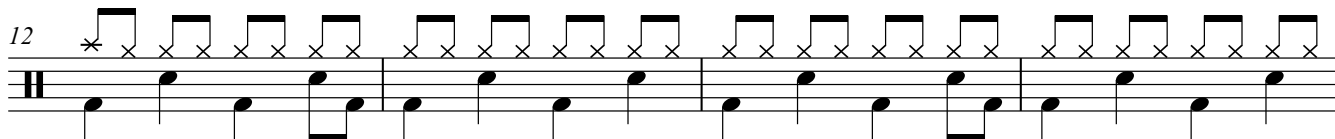

LIVIN ON A PRAYER

FROM THE ALBUM
SLIPPERY WHEN WET

BON JOVI

TEMPO : 120 BPM

Song Fades in.

(1st 7 bars = synth rhythm...)

Bell of cymbal or small bell like tone.

INTRO (Hi hat)