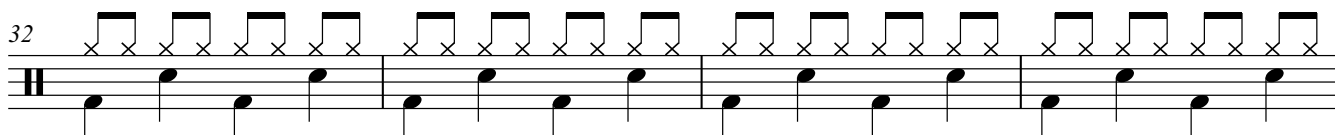

VERSE 1 (Hi hat)