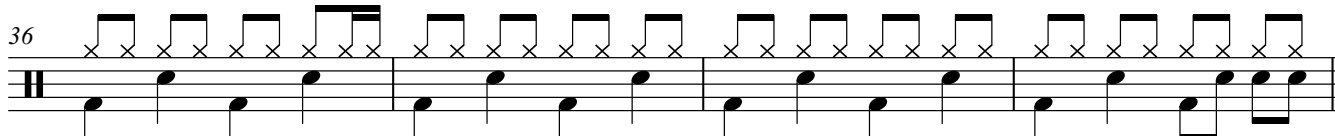

VERSE 1 (Hi hat)