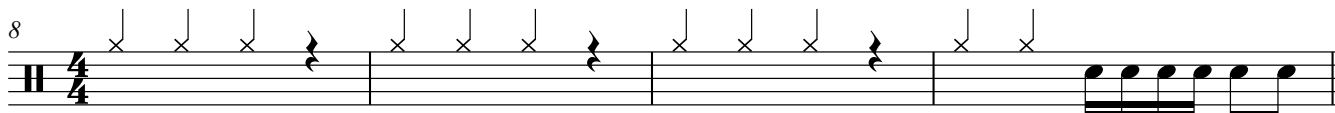

LIVIN ON A PRAYER

FROM THE ALBUM
SLIPPERY WHEN WET

BON JOVI

TEMPO : 120 BPM

Song Fades in.

(1st 7 bars = synth rhythm...)

Bell of cymbal or small bell like tone.

INTRO (Hi hat)