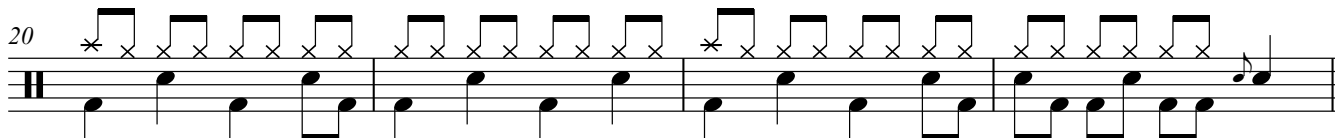

LIVIN ON A PRAYER

FROM THE ALBUM
SLIPPERY WHEN WET

BON JOVI

TEMPO : 120 BPM

Song Fades in.

(1st 7 bars = synth rhythm...)

Bell of cymbal or small bell like tone.

INTRO (Hi hat)