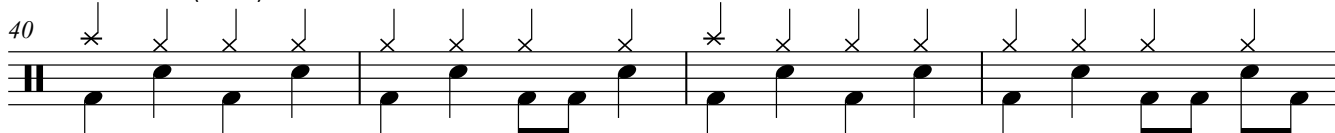

PRE CHORUS (Hi hat)