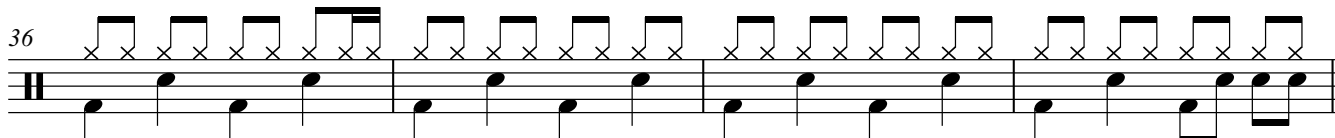

VERSE 1 (Hi hat)