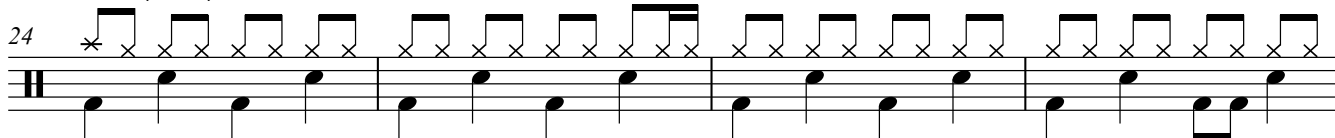

VERSE 1 (Hi hat)