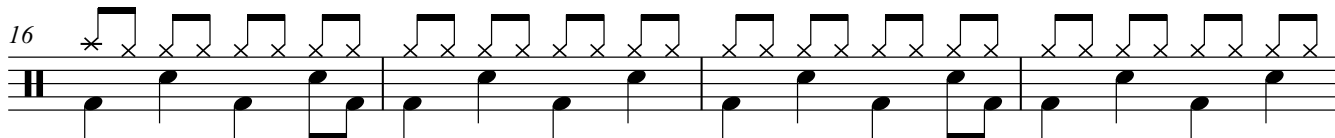

LIVIN ON A PRAYER

FROM THE ALBUM
SLIPPERY WHEN WET

BON JOVI

TEMPO : 120 BPM

Song Fades in.

(1st 7 bars = synth rhythm...)

Bell of cymbal or small bell like tone.

INTRO (Hi hat)