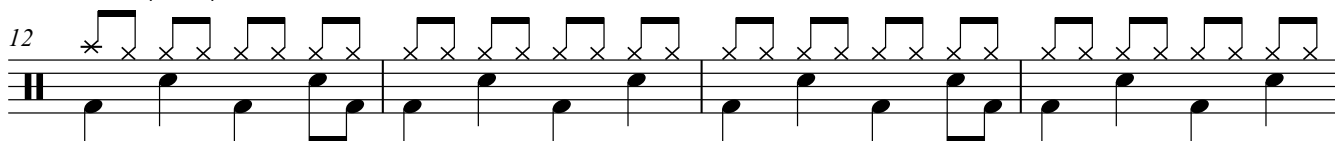

LIVIN ON A PRAYER

FROM THE ALBUM
SLIPPERY WHEN WET

BON JOVI

TEMPO : 120 BPM

Song Fades in.

(1st 7 bars = synth rhythm...)

Bell of cymbal or small bell like tone.

INTRO (Hi hat)