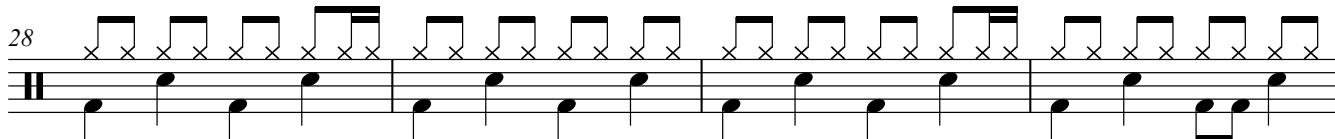

VERSE 1 (Hi hat)