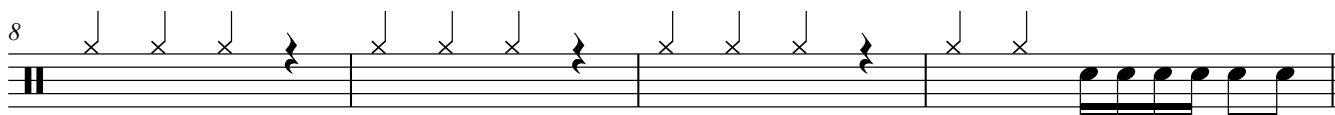

LIVIN ON A PRAYER

FROM THE ALBUM
SLIPPERY WHEN WET

BON JOVI

TEMPO : 120 BPM

Song Fades in.

(1st 7 bars = synth rhythm...)

Bell of cymbal or small bell like tone.

INTRO (Hi hat)