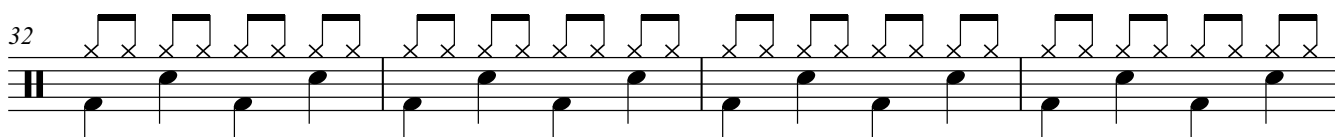

VERSE 1 (Hi hat)